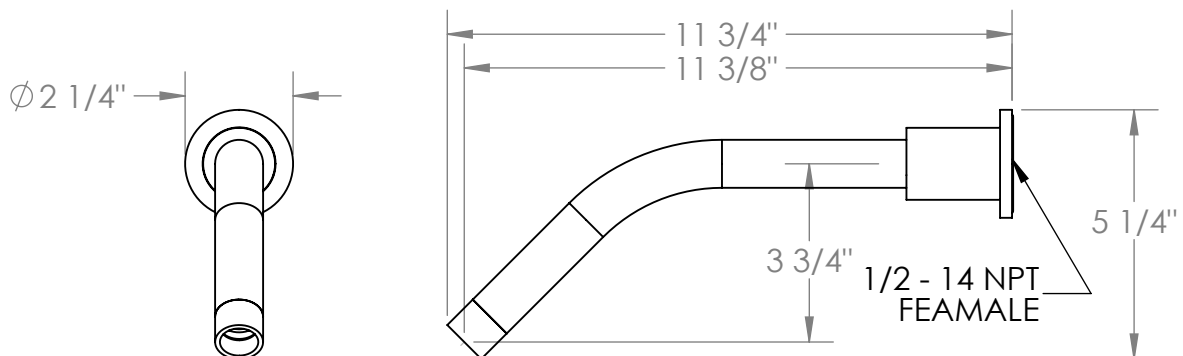

70-WBSX-RNS4

Wall Mounted Extended Bath Spout

Meets the applicable requirements of ASME A112.18.1-2005/CSA B125.1-05, entitled "Plumbing Supply Fittings"

WATERMARK DESIGNS 9/4/2019

350 Dewitt Ave Brooklyn NY 11207 USA T 718 257 2800 F 718 257 2144 info@watermark-designs.com

70-WBSX-RNK8

Wall Mounted Extended Bath Spout

Meets the applicable requirements of ASME A112.18.1-2005/CSA B125.1-05, entitled "Plumbing Supply Fittings"