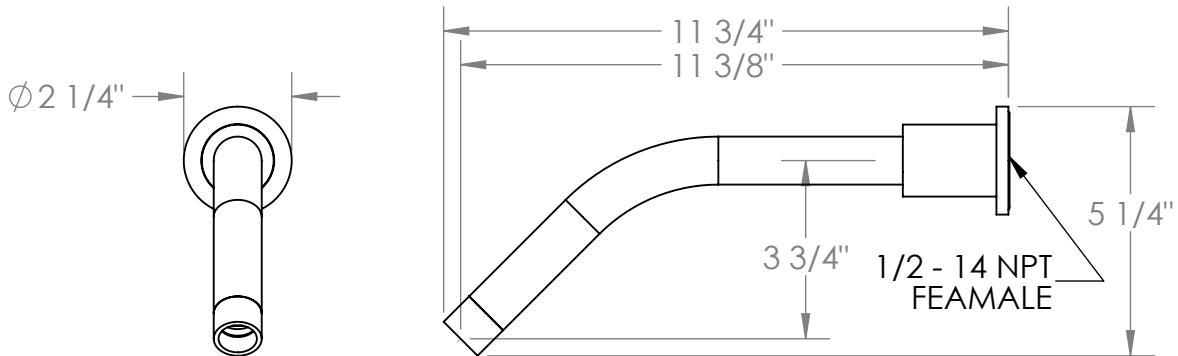

70-WBSX-RNS4

Wall Mounted Extended Bath Spout

Meets the applicable requirements of ASME A112.18.1-2005/CSA B125.1-05, entitled "Plumbing Supply Fittings"

WATERMARK DESIGNS 9/4/2019

350 Dewitt Ave Brooklyn NY 11207 USA T 718 257 2800 F 718 257 2144 info@watermark-designs.com

70-WBSX-RNK8

Wall Mounted Extended Bath Spout

Meets the applicable requirements of ASME A112.18.1-2005/CSA B125.1-05, entitled "Plumbing Supply Fittings"